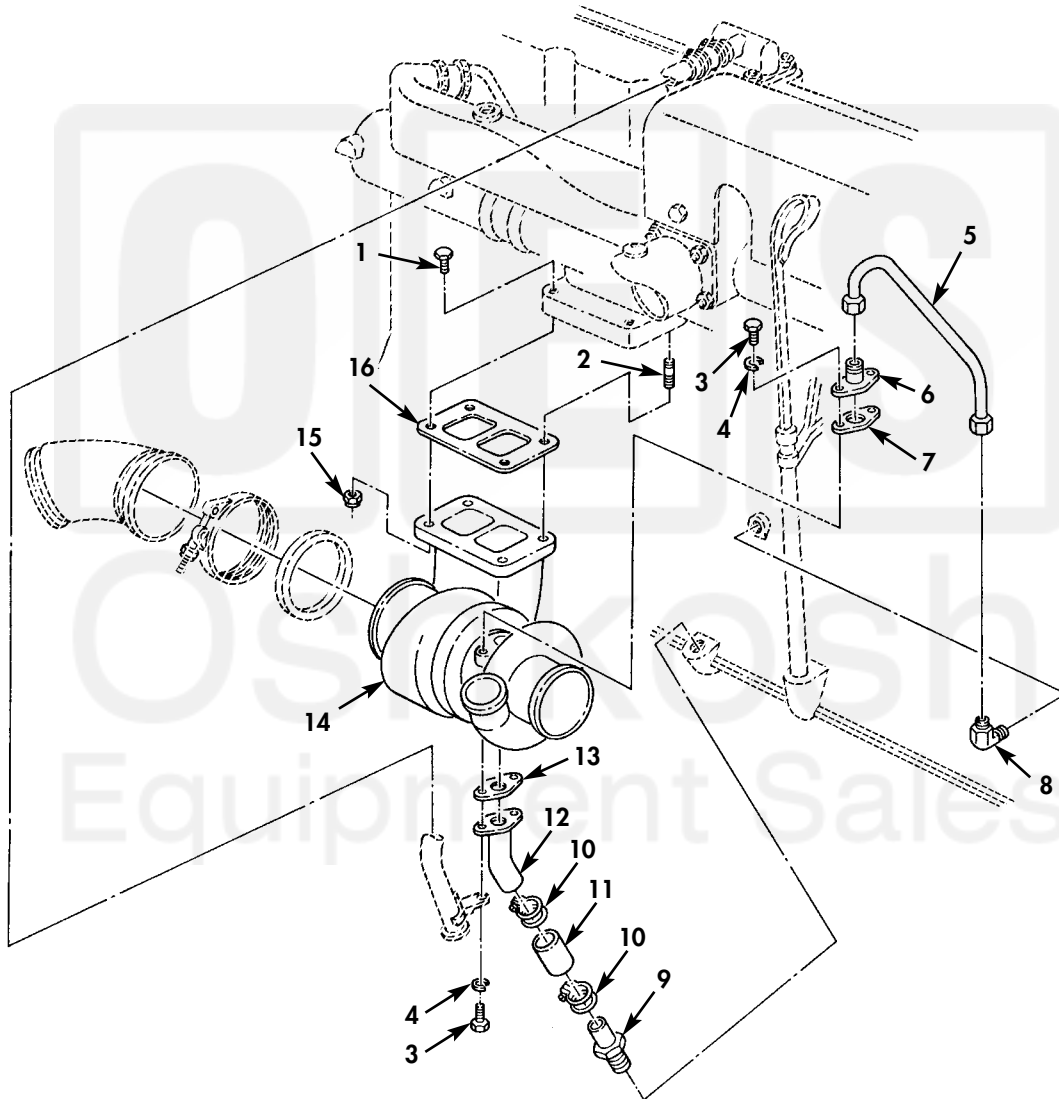

FIELD AND SUSTAINMENT MAINTENANCE
REPAIR PARTS AND SPECIAL TOOLS LIST

TRUCK, CARGO: 2-1/2-TON, 6X6, M44A2 SERIES TRUCKS (MULTIFUEL)

Figure 21. Turbocharger, Oil Inlet and Drain Tubes, and Related Parts.

(1) ITEM NO	(2) SMR CODE	(3) NSN	(4) CAGEC	(5) PART NUMBER	(6) DESCRIPTION AND USABLE ON CODE (UOC)	(7) QTY
GROUP 0305 TURBOCHARGERS						
FIG. 21 TURBOCHARGERS,OIL INLET AND DRAIN TUBES,AND RELATED PARTS						
1	PAOZZ	5305-00-930-5247	19207	10951477	SCREW,CAP,HEXAGON H.....	2
2	PAOZZ	5307-00-067-4895	19207	10935241	STUD,PLAIN.....	2
3	PAOZZ	5306-00-225-8499	96906	MS90725-34	BOLT,MACHINE.....	4
4	PAOZZ	5310-00-959-4679	96906	MS35340-45	WASHER,LOCK.....	4
5	PAOZZ	4710-00-087-5407	19207	11642109	TUBE,BENT,METALLIC.....	1
6	PAOZZ	4730-00-262-9327	19207	11642114	ADAPTER,STRAIGHT,FL.....	1
7	PAOZZ	5330-00-001-2038	19207	11642113	GASKET	1
8	PAOZZ	4730-01-003-6044	96906	MS51815-8	ELBOW,PIPE TO TUBE.....	1
9	PAOZZ	4730-00-287-1887	88044	AN840-17	ADAPTER,STRAIGHT,PI.....	1
10	PAOZZ	4730-01-244-8434	76599	4820SS	CLAMP,HOSE.....	2
11	PAOZZ	4720-01-270-0426	19207	8357967-5	HOSE,NONMETALLIC.....	1
12	PAOZZ	4710-00-087-5138	19207	11642107	TUBE ASSEMBLY,METAL.....	1
13	PAOZZ	5330-00-495-5335	19207	11642115	GASKET.....	1
14	PAOZZ	2950-00-148-7985	53591	191812	TURBOCHARGER,RECIPR.....	1
15	PAOZZ	5310-00-791-9525	19207	11641656	NUT,SELF-LOCKING,HE.....	4
16	PAOZZ	5330-01-153-8231	19207	12380067	GASKET.....	1

END OF FIGURE